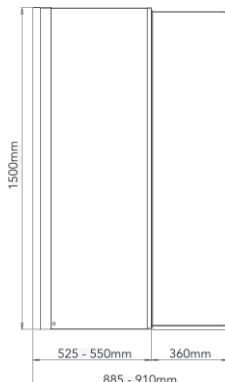

Lumin8 Pivoting Bath Screen

Inward Opening

Lumin8 Inward Folding Bath Screen V8BV13B

Features and Benefits

GLASS THICKNESS 8 Millimetres	TOTAL HEIGHT 1500 Millimetres	REVERSIBLE 	GLASS PROTECTION ULTRA CARE BY ROMAN	TRUELIFE LIFETIME GUARANTEE
---	---	-----------------------	--	--

Bright silver or Matt Black frame

25mm vertical adjustment in each profile

Lumin8 Inward Folding Bath Screen V8BV13S

“ Its discreet inward folding panel ensures it avoids contact with all existing bathroom furniture ”

Description	Width Open (mm)	Width Closed (mm)	Adjustments (mm)	Code	Cost ex VAT	Cost inc VAT
Chrome Frame	885 - 910	525 - 550	885 - 910	V8BV13S	£408.89	£490.67
Black Frame	885 - 910	525 - 550	885 - 910	V8BV13B	£408.89	£490.67